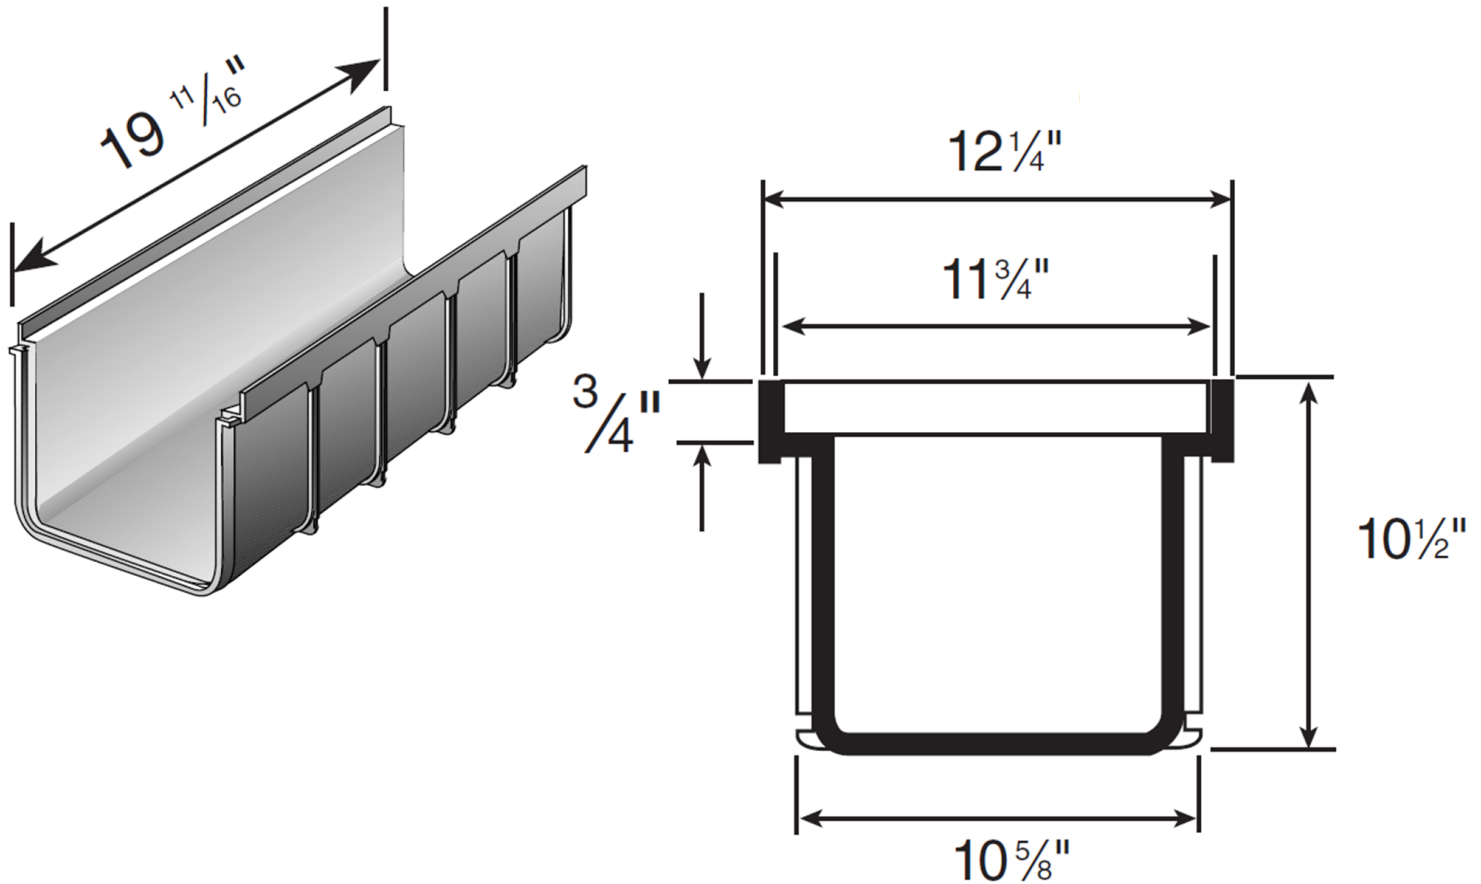

12" x 20" Deep Profile Channel Drain

Part #: 843
Material: High Impact PVC
Color: Light Gray
Use with 12"x 20" Grates
UV inhibitor
Weight Per Each: 6.25 lbs.

Supplied By:

**TRENCHDRAIN
SUPPLY**

877-903-7246